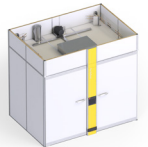

6 SmartStart™

Post-hatch feeding made easy, practical and flexible